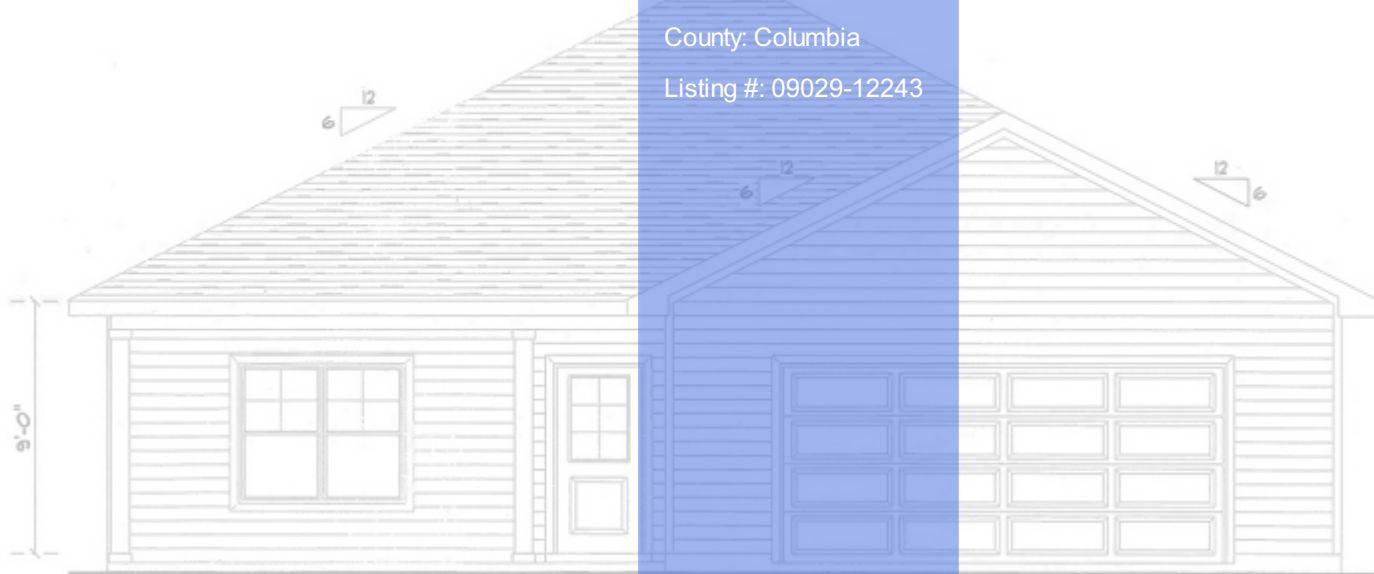

Bedrooms: 3
Bathrooms: 2.00
Home Size: 1,526 Square
Lot Size: 0.5 Acre
County: Columbia
Listing #: 09029-12243

FRONT ELEVATION
SCALE: 1/4" = 1'-0"

KEY FEATURES

- New Construction
- Residential
- Short Commute to Gainesville
- Close Proximity to Schools
- Close to area Rivers & Springs
- Close to I-75
- Close to State Parks

NEW CONSTRUCTION ON 1/2 AC IN FORT WHITE, FLORIDA

Susanna Dicks

susanna@dicksrealty.com
www.dicksrealty.com
(386) 365-3307

816 SW Main Blvd. , Lake City, Florida 32025